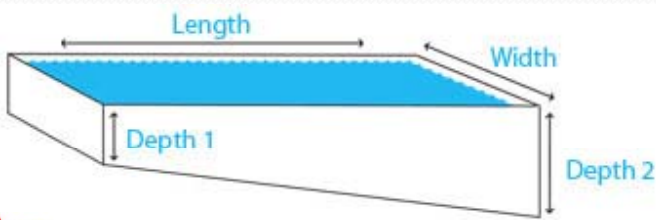

Pool Sizes & Volume

Inground	
12' x 24' Rectangle	40,776 Litres
14' x 28' Rectangle	58,276 Litres
16' x 32' Rectangle	79,740 Litres
18' x 36' Rectangle	100,921 Litres
20' x 40' Rectangle	124,594 Litres
Above Ground	
12' Round	11,213 Litres
15' Round	17,521 Litres
18' Round	25,230 Litres
21' Round	34,341 Litres
24' Round	44,853 Litres
27' Round	56,768 Litres
12' x 24' Oval	22,426 Litres
15' x 25' Oval	29,201 Litres
15' x 30' Oval	35,042 Litres
16' x 24' Kayak	38,057 Litres
16' x 32' Kayak	50,743 Litres
Gallons to litres Conversion	
1 US gallon = 0.83267384 Imp gallon = 3.78541178 litres	