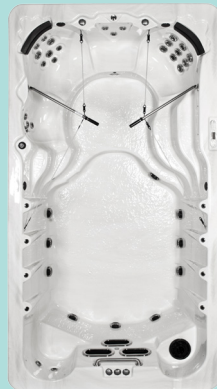

• 4 + PERSON

• 191" X 90" X 55"

• 29 MAX PRO JETS + 3 RIVER JETS

16' SWIM SPA

The XL16000 is our most popular model. Featuring ample space for exercise, as well as a strategically designed lounge seat for relaxation. This spa offers it all - from exercise to relaxation - all year long!

12' SWIM SPA

• 3+ Person

• 140" x 90" x 55"

• 26 Max Pro Jets + 1 River Jet

14' SWIM SPA

• 4+ Person

• 168" x 90" x 55"

• 26 Max Pro Jets + 3 River Jets

19' DUAL ZONE

• 6+ Person

• 227" x 91" x 55"

• 54 Max Pro Jets + 3 River Jets

XL SWIM SERIES

The XL Swim Series features Four Winds Spas' comprehensive swim spa line. A hybrid between a swimming pool and heated spa, our swim spas can be used year round for a variety of functions from exercising to relaxing. Our 3-River Jet system features Waterway's Variable Speed Distribution Unit providing even pressure and varying levels of difficulty for swim workouts.

PUMPS: 2-4 X 12 AMP 5.0 HP DUAL SPEED

**PACK: BP 2000 OR BP2501 SERIES (US)
BP 2100 OR GS501SZ (EU)**

**TOPSIDE CONTROLS: BALBOA SPA TOUCH
TP600**

HEATER: 5.5 KW (3 KW EU)

SHELL: DIAMONIOD

***Standard Features:** LED Rainbow Spa Light, Green Energy Retention System, Water Show Features (available for certain models)*